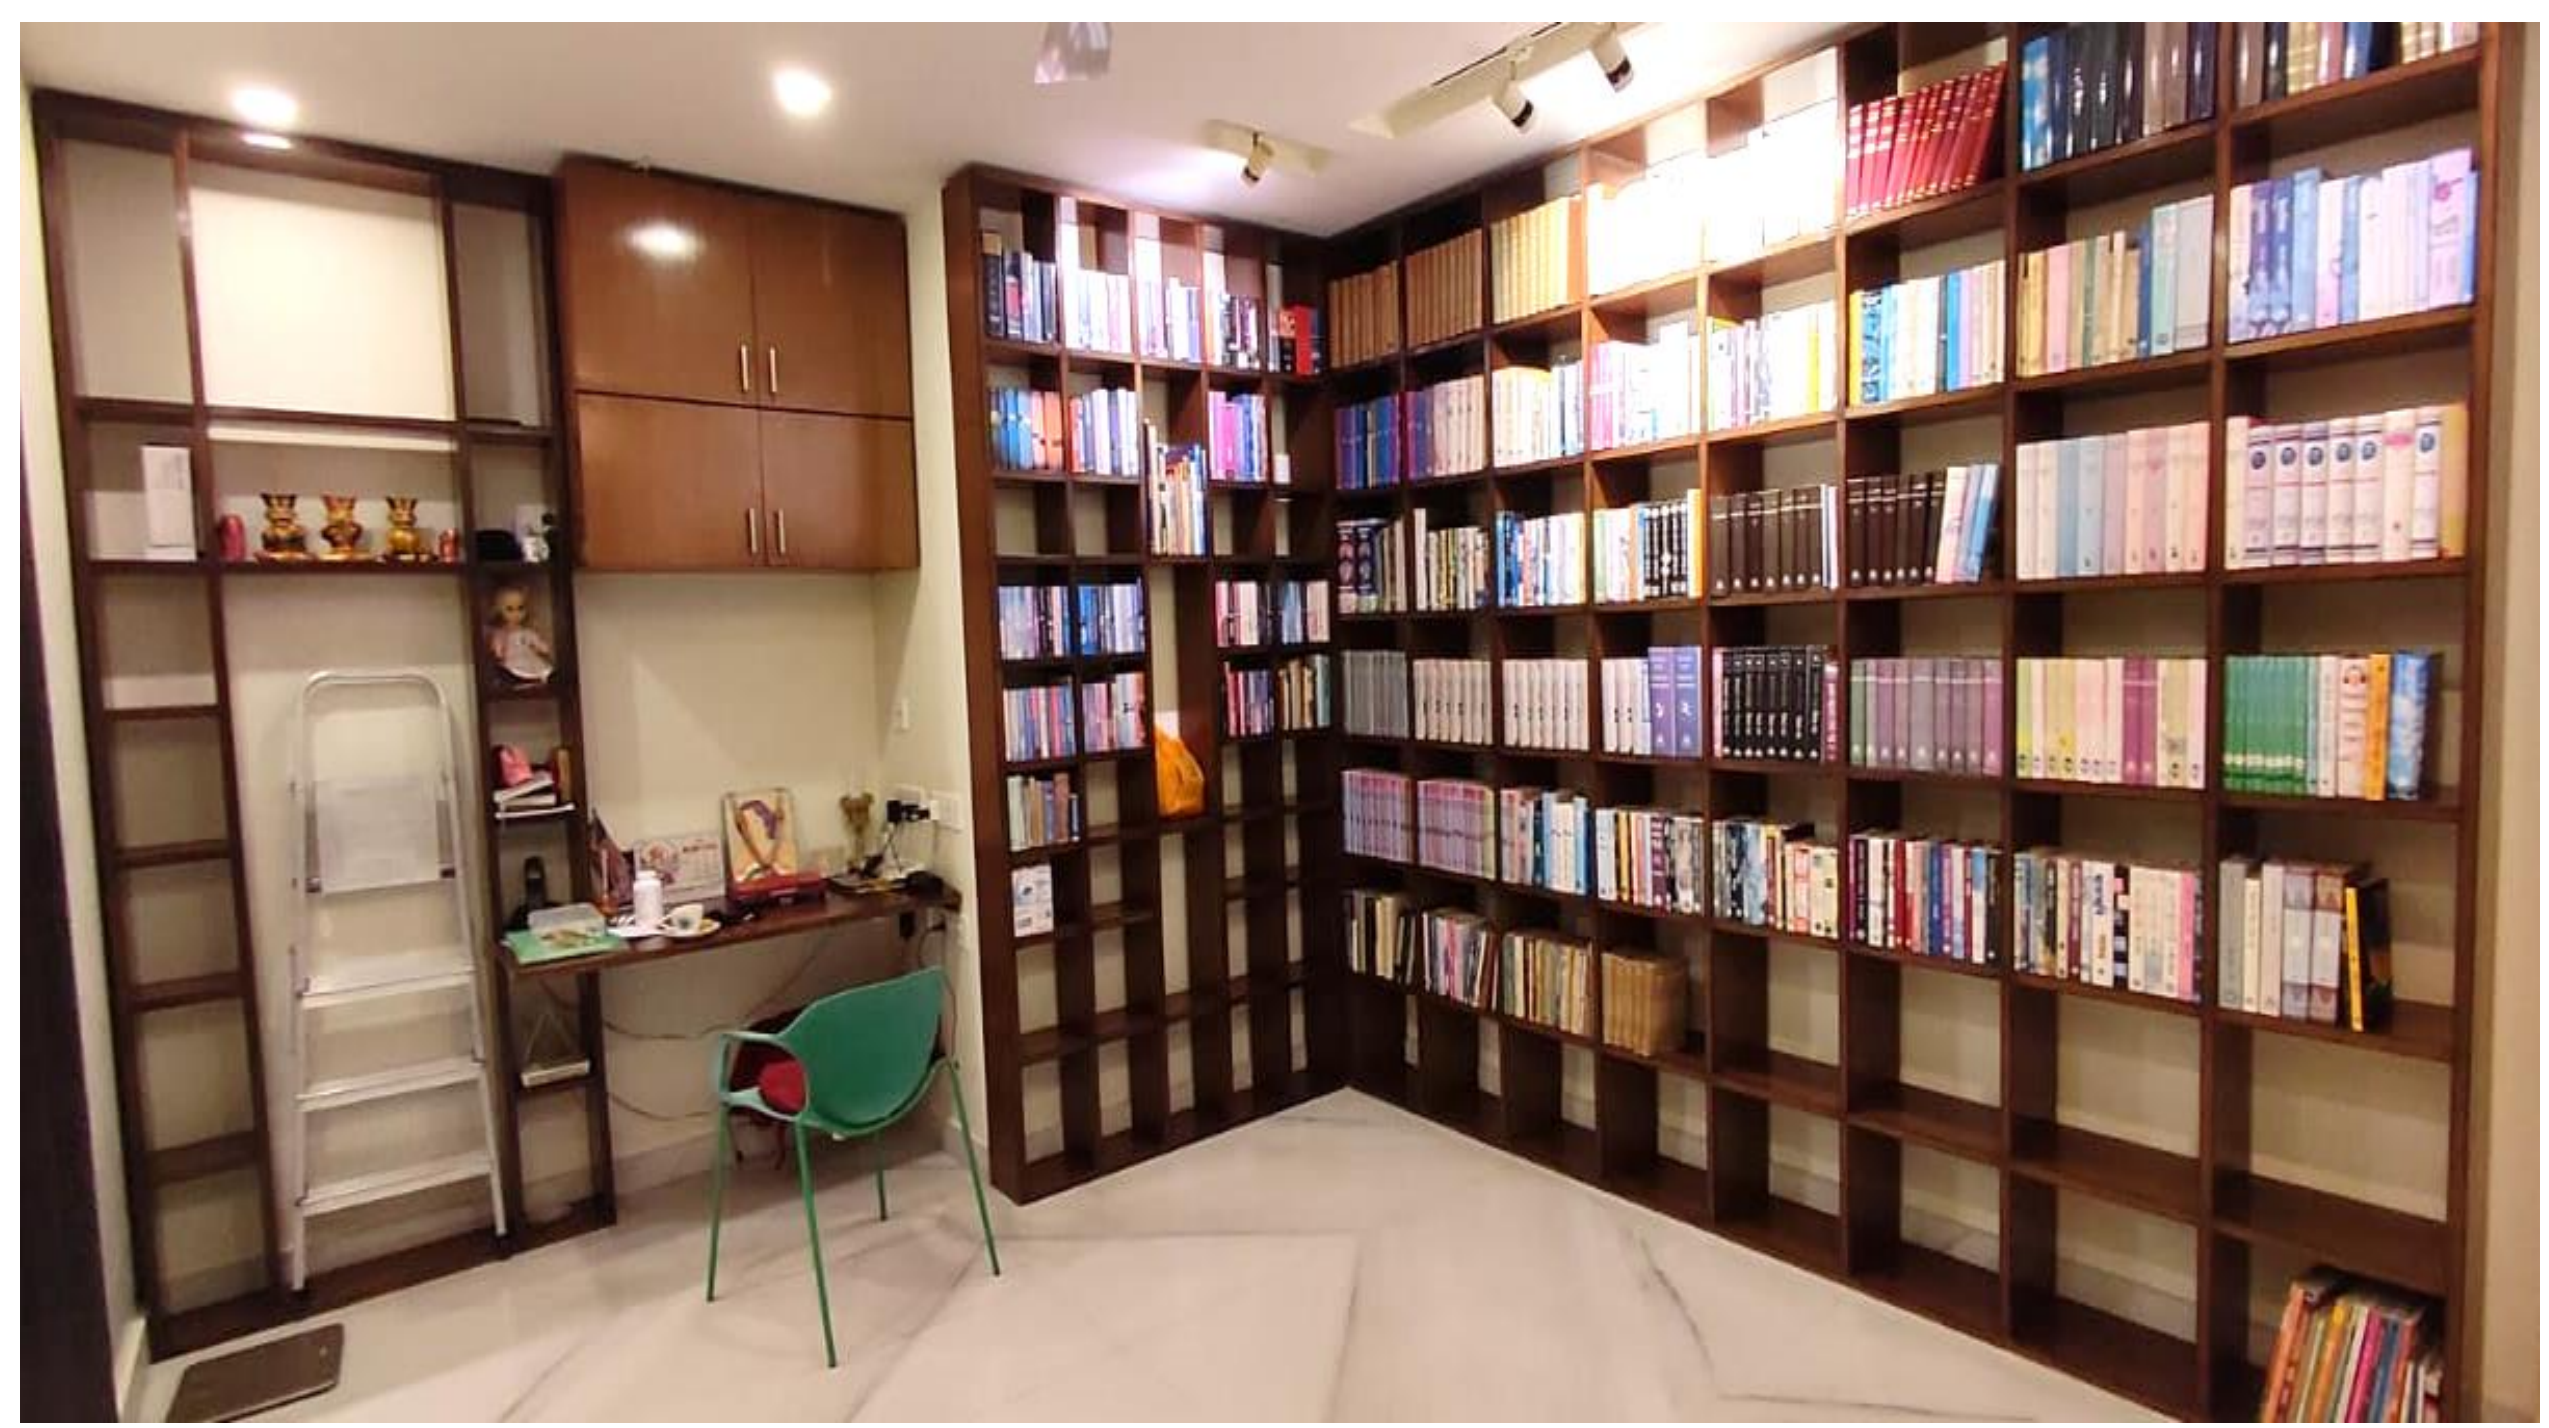

Design Concept

Bengali Traditional aesthetics (art deco) mix with contemporary structures & furnitures

Dr. Santosh Kumar

HOD, Orthopedics, Belle Veue, Kolkata

Active Acres, Kolkata

1,257 sqft (Carpet area)