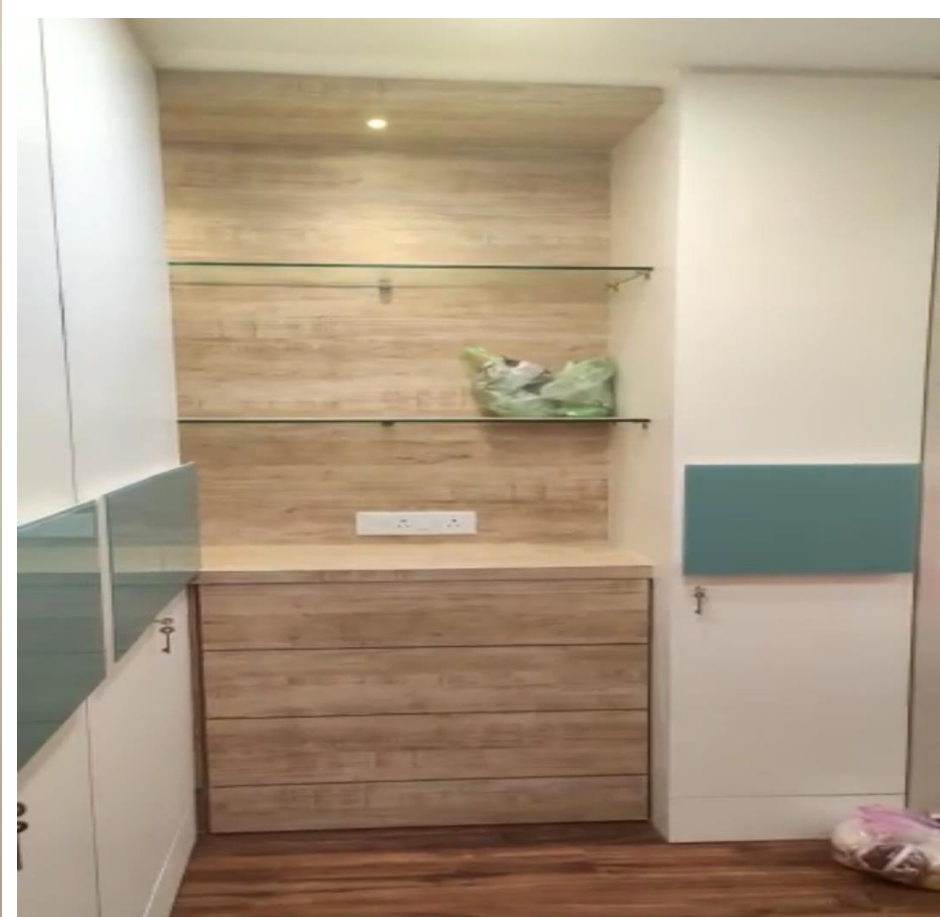

Design Concept
Contemporary & sleek design

Mr. Abhijit Dutta

Entrepreneur, Health Care., Kolkata

Individual Apartment, Topsia, Kolkata

870 sqft (Carpet area)

Design Concept

Contemporary with touch of periodic design

Mr. Arindam Chakroborty

Cluster Head, Bandhan Bank, Kolkata

Aurum, Belghoria, Kolkata

870 sqft (*Carpet area*)

Design Concept

Contemporary with touch of periodic design

Design Job Portfolio

Design Concept & 3D Modelling