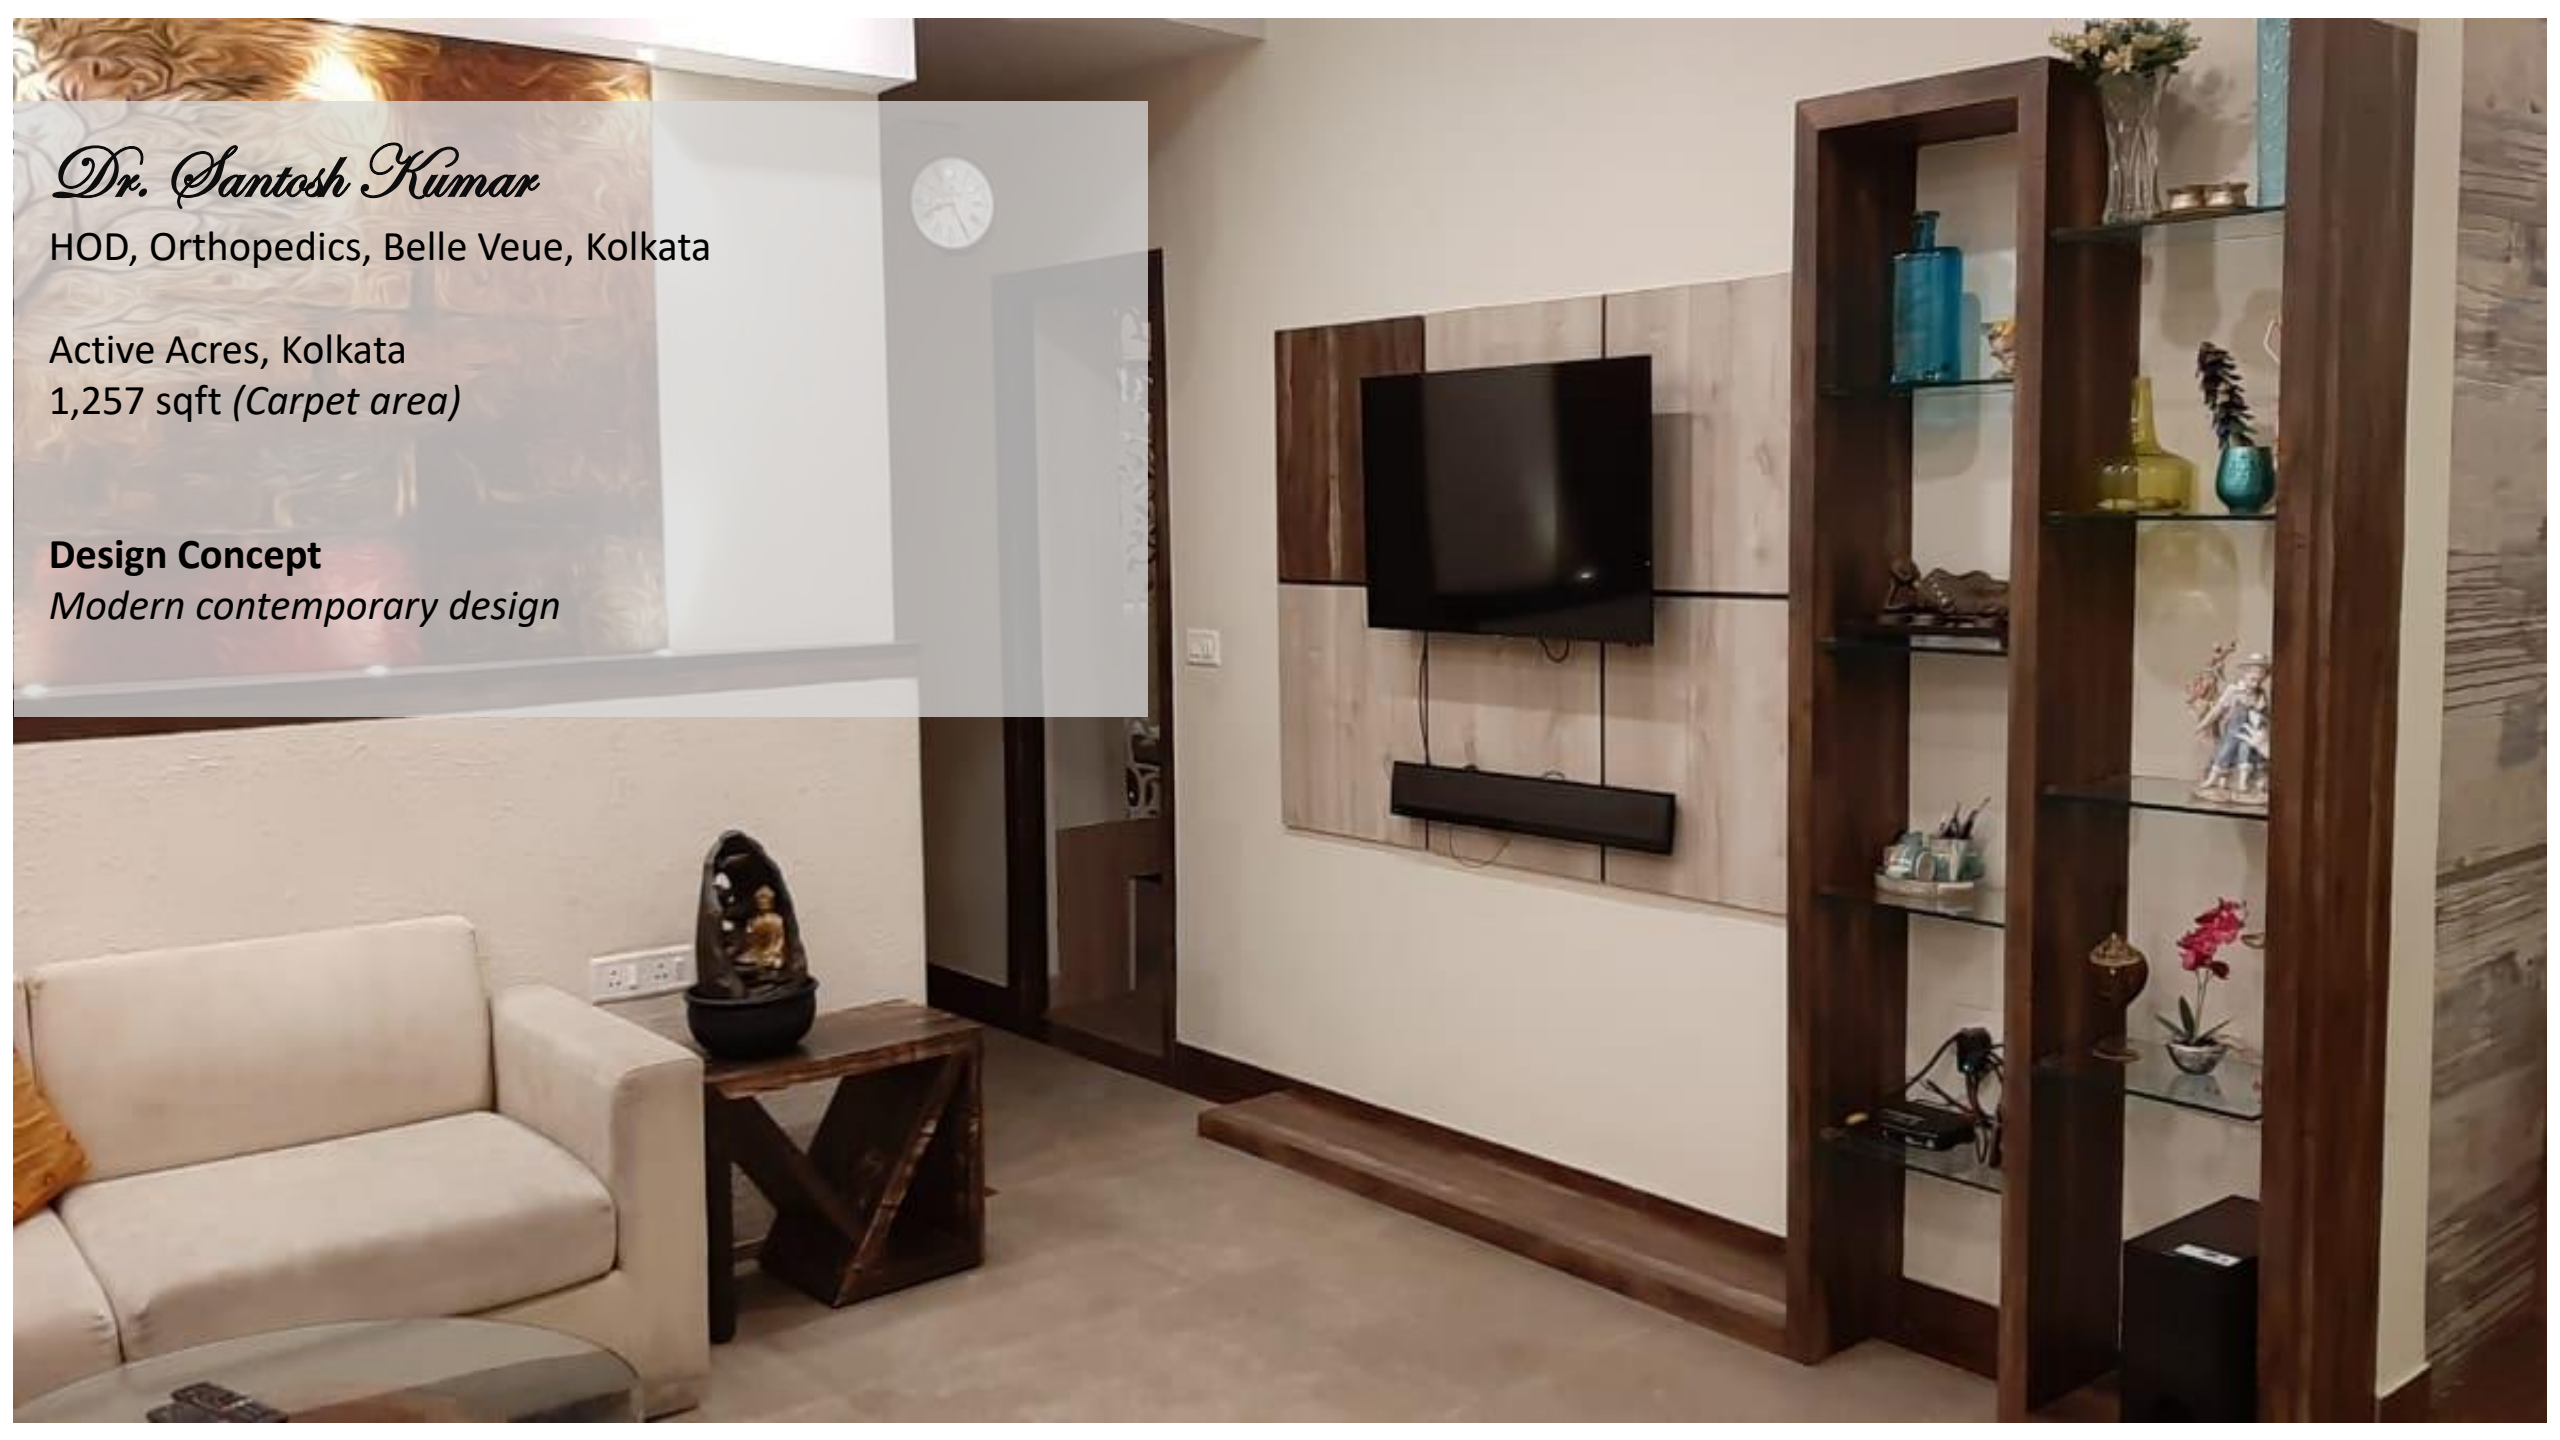

Dr. Santosh Kumar

HOD, Orthopedics, Belle Veue, Kolkata

Active Acres, Kolkata

1,257 sqft (Carpet area)

Design Concept

Modern contemporary design