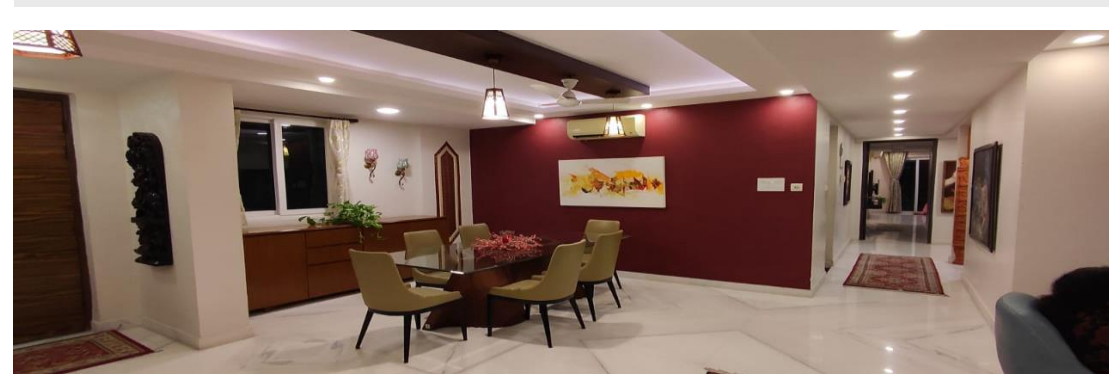

Design Concept

Bengali Traditional aesthetics (art deco) mix with contemporary structures & furnitures

Dr. Santosh Kumar

HOD, Orthopedics, Belle Veue, Kolkata

Active Acres, Kolkata

1,257 sqft (Carpet area)

Design Concept

Modern contemporary design

Mr. Saumen Saha

Director, E&Y, Kolkata India

Individual House ,James Long Sarani, Kolkata
900 sqft (Carpet area)

Design Concept

Contemporary & sleek design

Mr. Subrato Ghosh