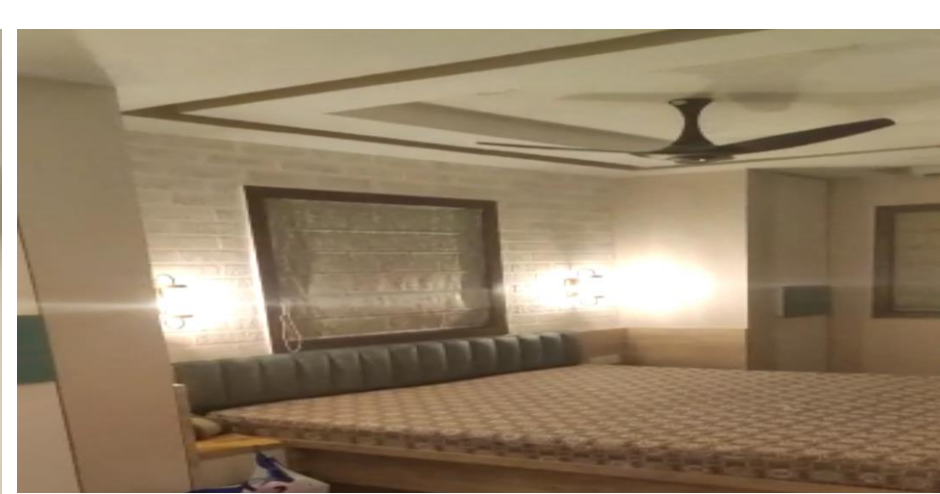

Design Concept
Contemporary & sleek design

Mr. Abhijit Dutta

Entrepreneur, Health Care., Kolkata

Individual Apartment, Topsia, Kolkata

870 sqft (Carpet area)

Design Concept

Contemporary with touch of periodic design