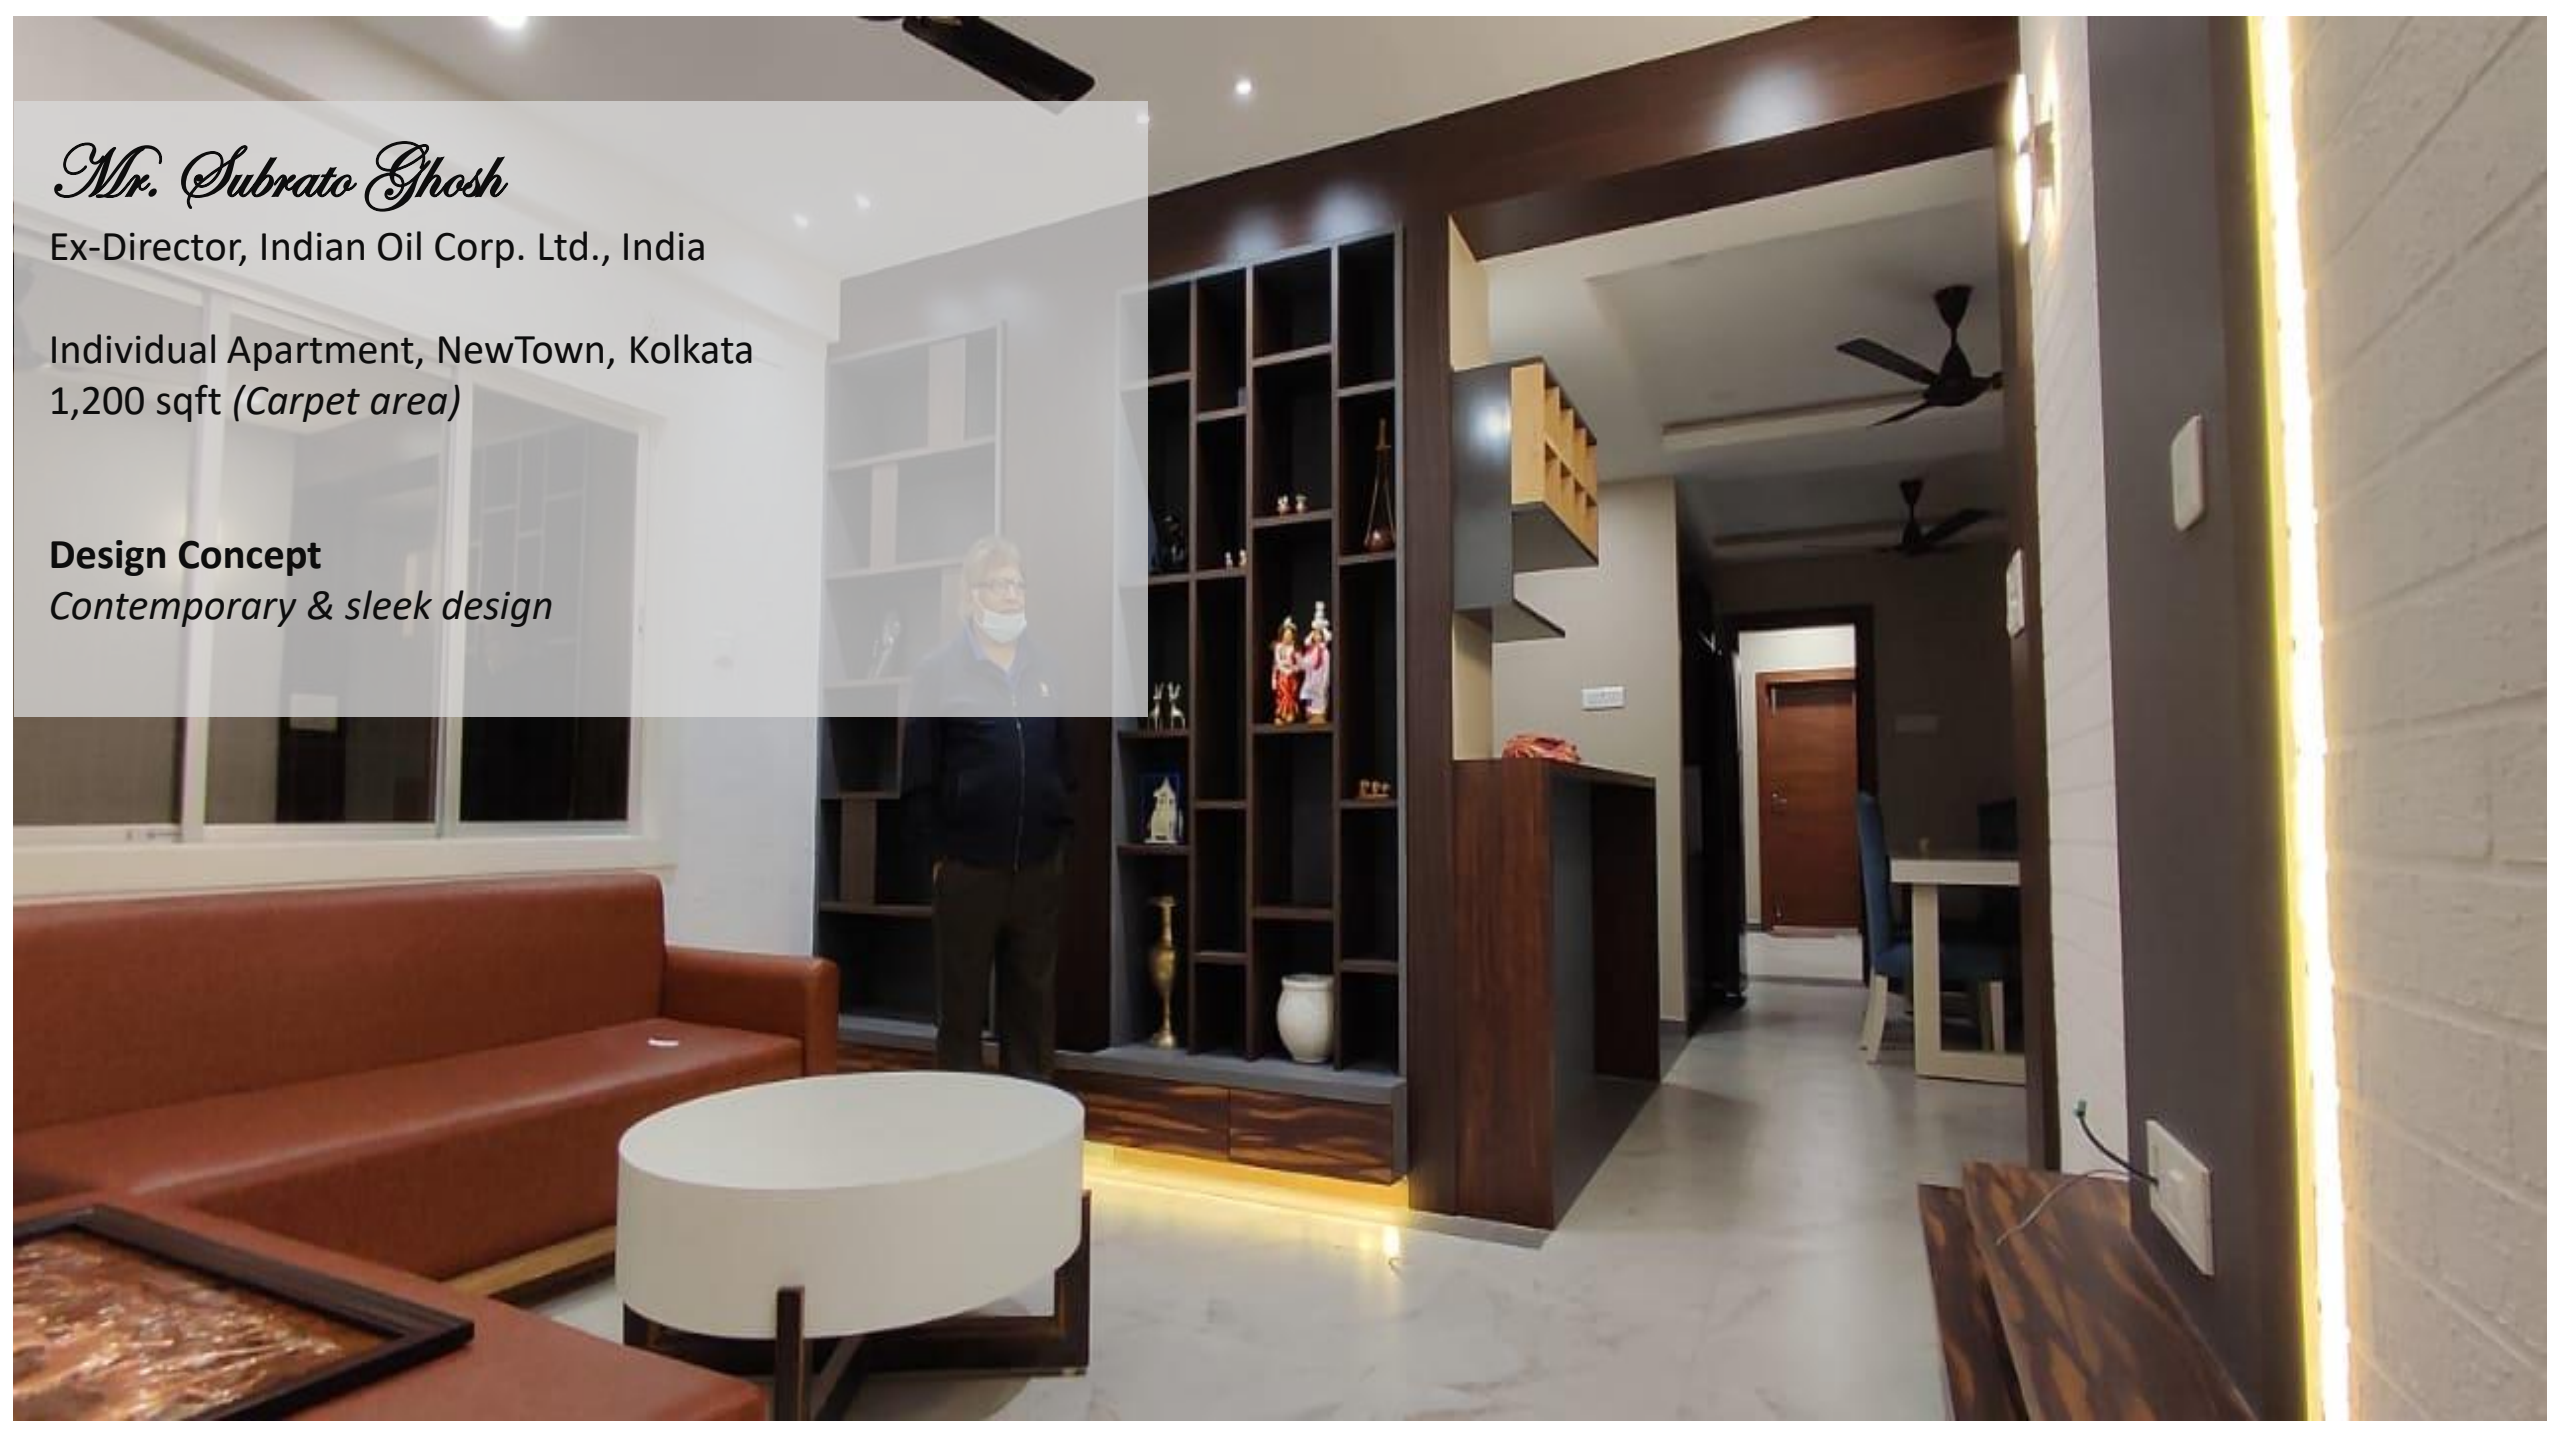

Mr. Subrato Ghosh

Ex-Director, Indian Oil Corp. Ltd., India

Individual Apartment, NewTown, Kolkata
1,200 sqft (Carpet area)

Design Concept

Contemporary & sleek design