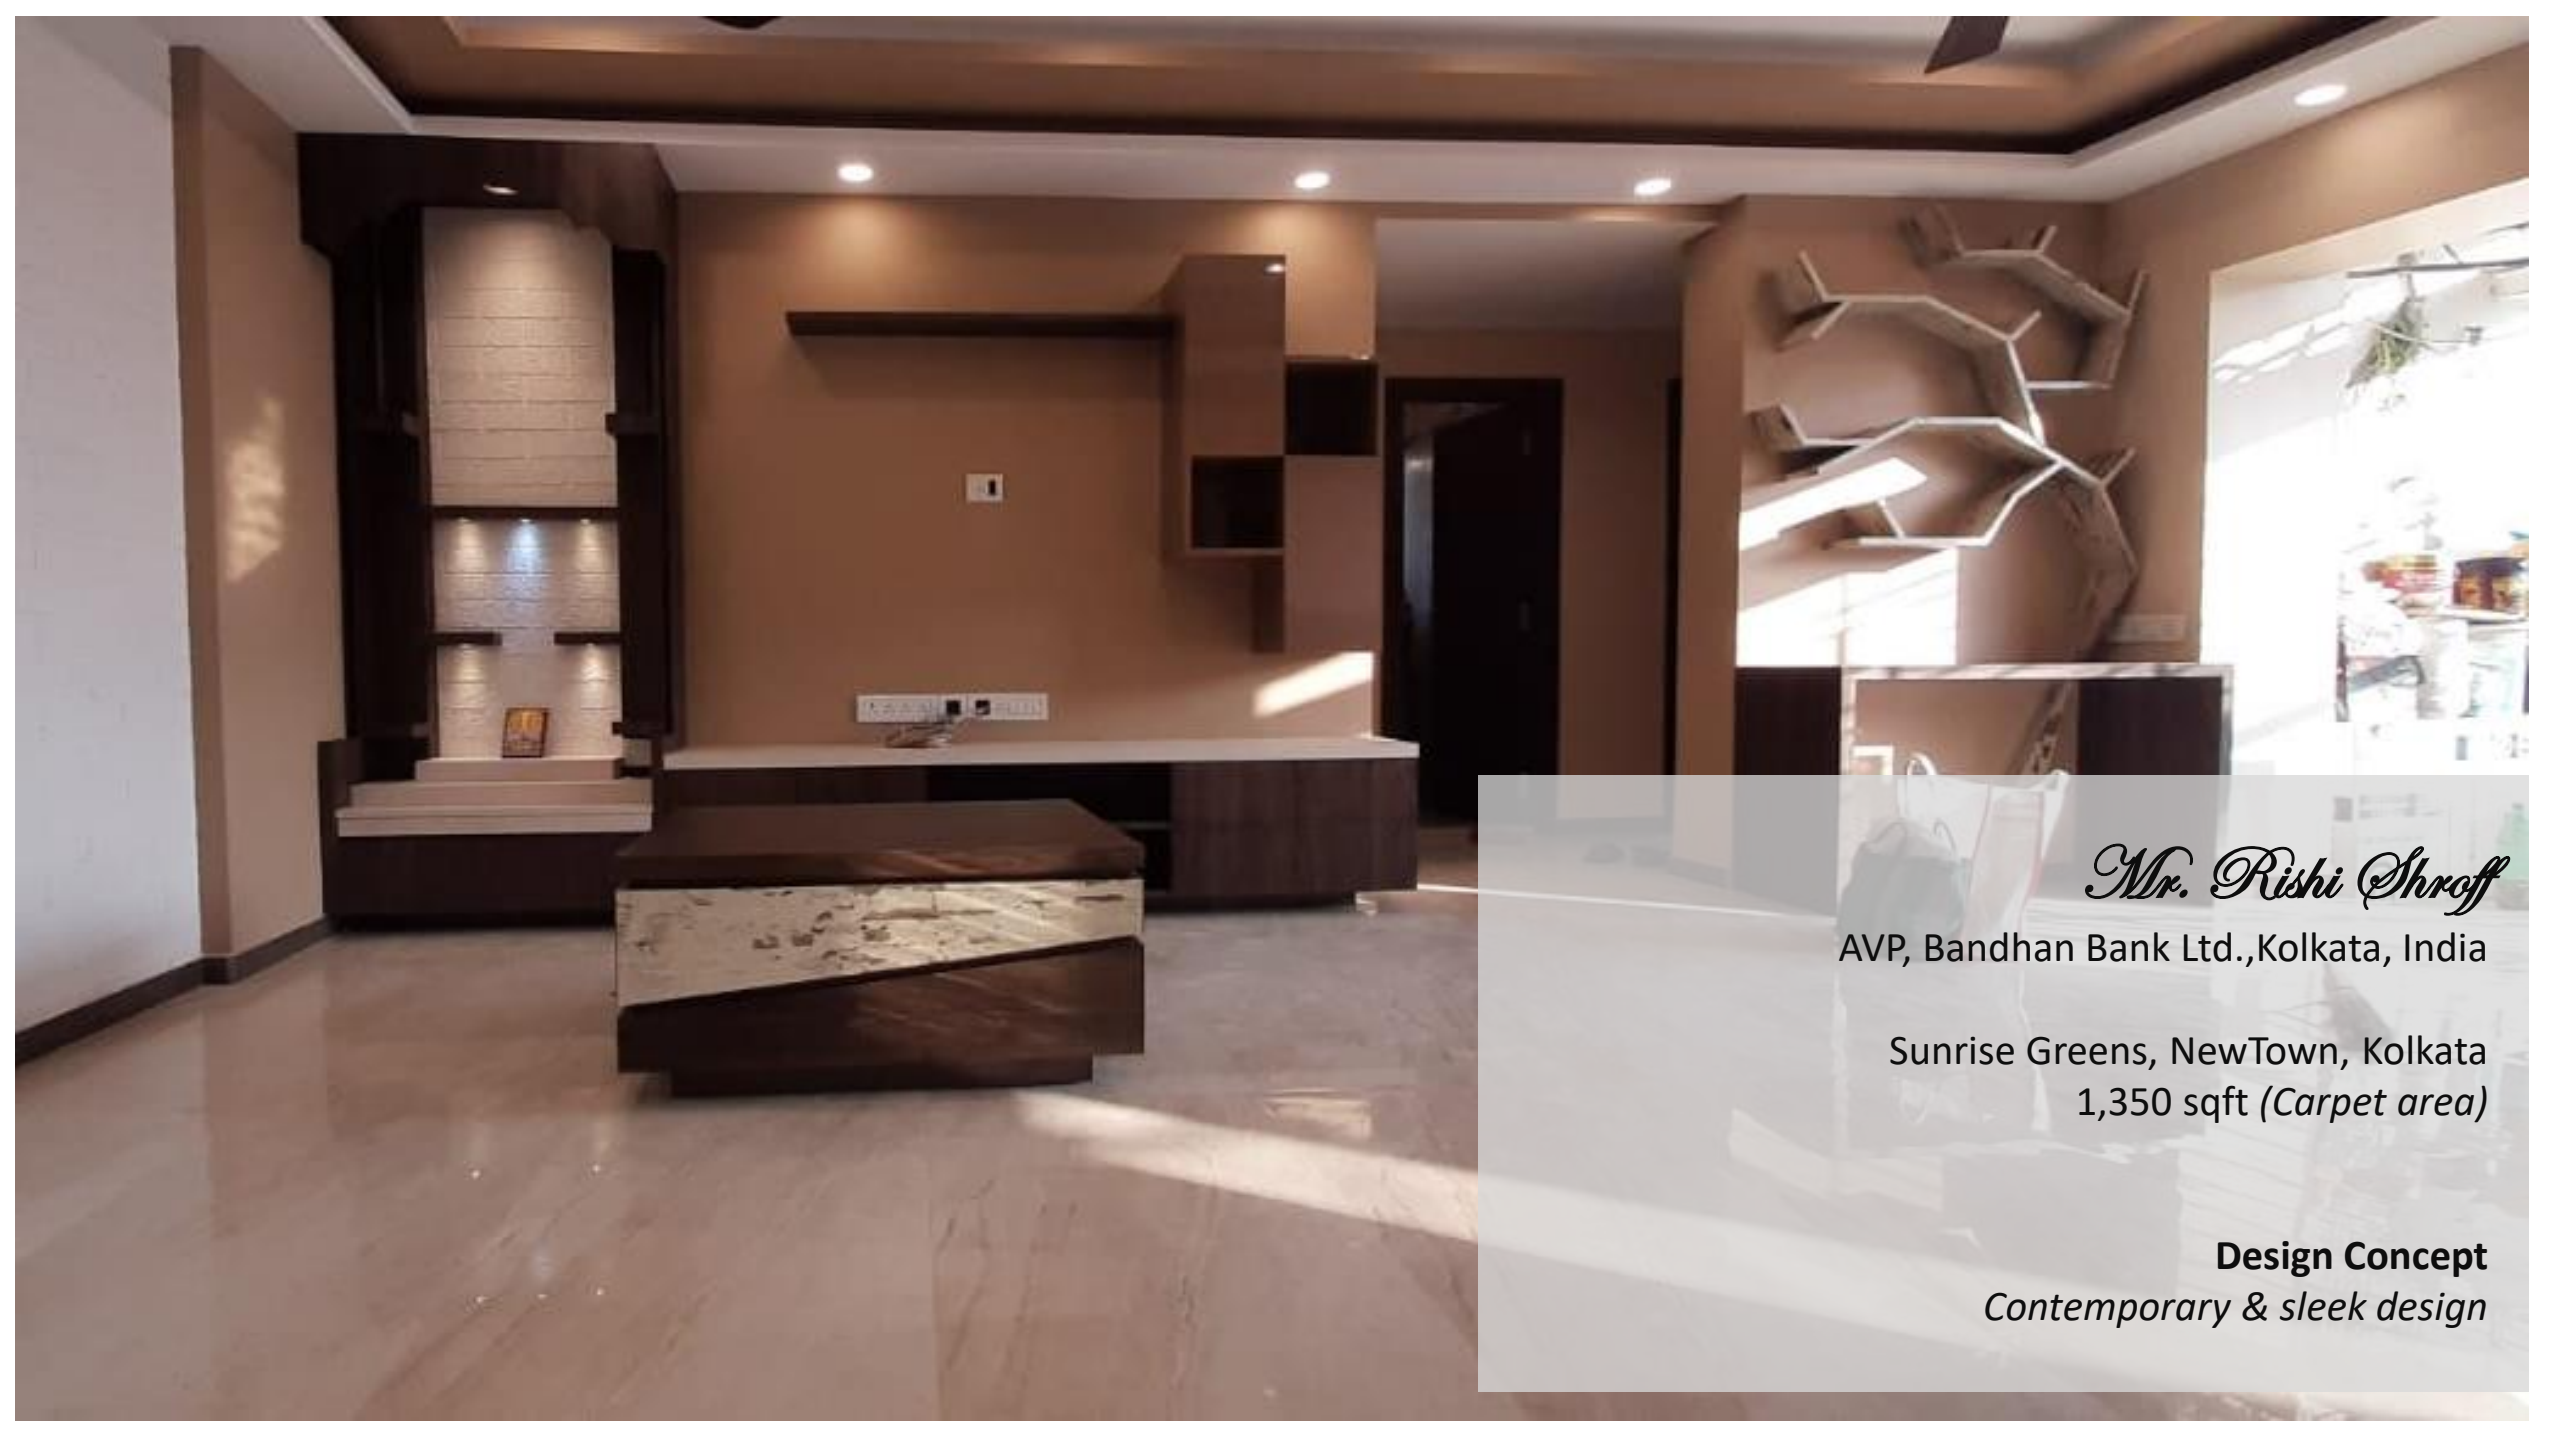

Mr. Rishi Shroff

AVP, Bandhan Bank Ltd., Kolkata, India

Sunrise Greens, Newtown, Kolkata
1,350 sqft (*Carpet area*)

Design Concept
Contemporary & sleek design